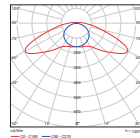

ROCKA

Description

FAMILY	LENGTH (mm)	OPTICS (mm)	LUMINOUS FLUX (lm)	CRI	LIGHT COLOUR (K)	DRIVER	PROFILE	EMERGENCY KIT
> ROCKA	> 0.6: 600 > 1.2: 1200 > 1.5: 1500	> VW: wide	> 20: 2000 > 35: 3500 > 40: 4000 > 60: 6000 > 65: 6500 > 80: 8000	> 8: >80	> 40: 4000	> ET: non dimmable	> PMMA	> EB3: 3 hours

Special options under request

Ask our Sales Team for more details

> 9: >90	> 27: 2700 > 30: 3000 > 50: 5000 > 57: 5700 > 65: 6500	> ETDD: DALI

More options available under request:

- High frequency sensor (HFS).
- Through wiring: 3x1.5mm², 3x2.5mm², 5x1.5mm², 5x2.5mm².
- Length: 1800mm with 10,000lm.
- Optics: extensive (XB) and narrow (TB).

XB