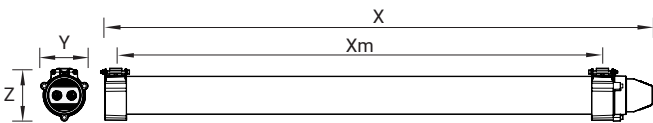

¹ In emergency versions maximum power consumption increases in 4W during battery charging, which is approximately 5% of the time that luminaire is on. The rest of the time power consumption is as indicated.

² Lifetime L80 85,000 hours

Dimensions and logistics

Description	X	Xm	Y	Z					
	mm	mm	mm	mm	L x W x H mm	Pcs./Box	Box	Groupage Pcs./Euro pallet	Double pallet Pcs./Euro pallet
ROCKA 0.6...	888	725	125	138	1010 x 160 x 140	1	3.6	50	30+30
ROCKA 1.2...	1451	1287	125	138	1600 x 160 x 140	1	5.3	50	30+30
ROCKA 1.5...	1732	1569	125	138	1900 x 160 x 140	1	6.2	50	30+30

Please check with our Back Office to confirm logistic data

Accessories

10251746	Fixing clips ROCKA stainless steel 313L
10185019	Special V4A 316 stainless steel fixing brackets, 2 pieces set